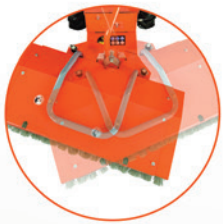

Power Sweeper

MAX Performance. MAX Value. MAX Support.

Power Sweeper

Versatile and efficient, conveniently cleans and clears debris from hard to reach or open spaces all year round.

FEATURES & BENEFITS

- Specially-developed nylon brushes easily clear snow up to 6" deep along with other debris like sand, dirt and gravel from sidewalks, driveways, or decorative surfaces like patio bricks.
- 28" sweeping width / 14" diameter for high-capacity sweeping – reaching all the way to the ground.
- Adjustable brush with three sweeping directions clears debris once, putting it in the most convenient place without having to move it again.
- Dust collection bucket optional for parking lot and yard clean up – easily picks up and collects small items.
- Advanced handlebar design is height-adjustable, ergonomic, and easy to fold for storage – delivers the best user experience in all types of weather and conditions.

SPECIFICATIONS

Model Number	YP7065
Engine	Briggs & Stratton
Displacement	208cc
Torque (ft-lbs, gross)	9.50
Start Type	Recoil
EPA/CARB Approval	Yes
Clearing Path	28"
Brush Diameter	14"
Product Weight	150 lbs
Speeds	1 Forward / 1 Reverse
Broom Speed	520 RPM
Tires	10.5" x 4"
Warranty	2-Year Residential; 90-Day Commercial